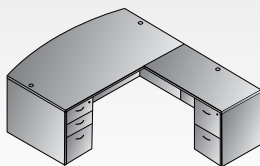

NAPxxx-TYP8
L Shape w/Bow Top Desk
71"x89"
Consists of: NAP-89,65,45,74
$2,505