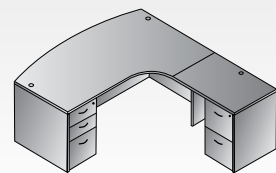

NAPxxx-TYP8
L Shape w/Bow Top Desk
71"x89"
Consists of: NAP-89,65,45,74
\$2,505

NAPxxx-TYP9
L Shape 66"x78"
Consists of: NAP-02,65,45,74
\$2,260

NAPxxx-TYP10R
Right L Shape w/Curved Corner
71"x83"
Consists of: NAP-87R,65,92,74
\$2,545
Not stocked in WHT