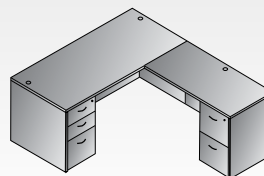

NAPxxx-TYP8
L Shape w/Bow Top Desk
71"x89"
Consists of: NAP-89,65,45,74
\$2,505

NAPxxx-TYP9
L Shape 66"x78"
Consists of: NAP-02,65,45,74
\$2,260

NAPxxx-TYP10R
Right L Shape w/Curved Corner
71"x83"
Consists of: NAP-87R,65,92,74
\$2,545
Not stocked in WHT