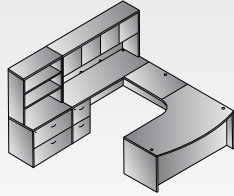

NAPxxx-TYP15L

Left U w/Corner + Storage

107"x107"

Consists of:
NAP-87L,65,93,43,74,44,12,53

NAP-44 consists of: NAP-44H,4DW

$5,430

Not stocked in WHT