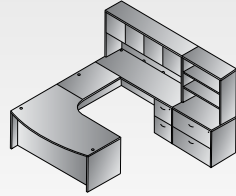

NAPxxx-TYP15R

Right U w/Corner + Storage

107"x107"

Consists of: NAP-87R,65,93,43,
74,44,12,53

NAP-44 consists of: NAP-44H,4DW

$5,430

Not stocked in WHT