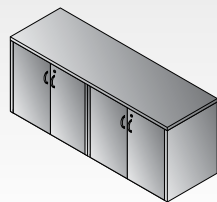

NAPxxx-TYP207
4-Door Storage Credenza
71"x23"
Consists of: NAP-T1213,13 (2qty.)
$1,510