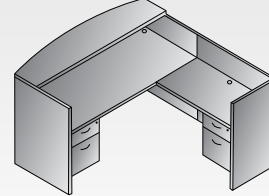

NAPxxx-TYP19

Reception Station 71"x77"x42"H

Consists of: NAP-122,80,125,76

$2,370