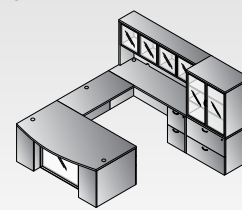

NAPxxx-TYP213G
U-Shape w/Hutch + File Storage & Glass
Modesty Panel 107"x112"
Consists of: NAP-289,200,265,271
70,43,74,42,12,212DG
NAPxxx-42 consists of: NAP-44H,4DG
NAPxxx-212DG consists of: NAP-212H,2DG
$6,590