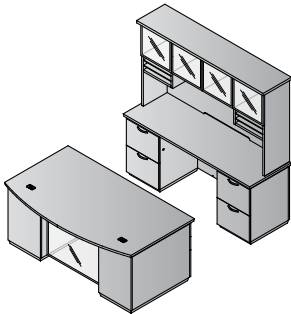

Double Pedestal Desk
TUXxxx-TYP11G
91.7 cu.ft. 987.7 lbs.

$8,635

1. Consists of (8 cartons):
2. **TUX-89** 72x42 Bow Front Desk Set
     6.5 cu.ft. 108 lbs. $945
   - **TUX-65L** Left BBF Pedestal
     13.36 cu.ft. 116 lbs. $1,305
   - **TUX-65R** Right BBF Pedestal
     13.36 cu.ft. 116 lbs. $1,305
   - **TUX-43** 72x24 Credenza Set
     5.68 cu.ft. 93 lbs. $830
   - **TUX-75L** Left FF Return/Credenza Pedestal
     9.12 cu.ft. 83 lbs. $1,035
   - **TUX-75R** Right FF Return/Credenza Pedestal
     9.12 cu.ft. 83 lbs. $1,035
   - **TUX-44H** 72" Hutch w/o Doors
     13.6 cu.ft. 149.9 lbs. $1,710
   - **TUX-4DG** Glass/Aluminum Doors (Set of 4)
     1.56 cu.ft. 28 lbs. $470