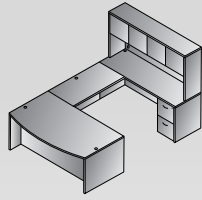

NAPxxx-TYP12

U Shape w/Hutch 71"x113"

Consists of: NAP-89,65,70,43, 74,44

NAP-44 consists of: NAP-44H,4DW

$3,775