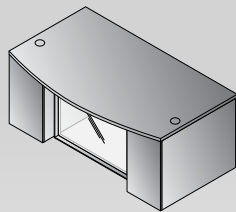

NAPxxx-TYP201G
Bow Top Desk w/Glass Modesty Panel
71"x40"
Consists of: NAP-289,200,265 (2qty.)
$2,525