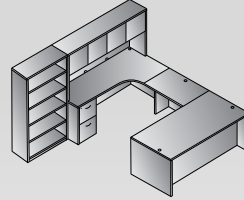

NAPxxx-TYP14L

Left U + Bookcase 107"x107"

Consists of: NAP-01,65,93, 82R,74,44,56

NAP-44 consists of: NAP-44H,4DW

$4,530