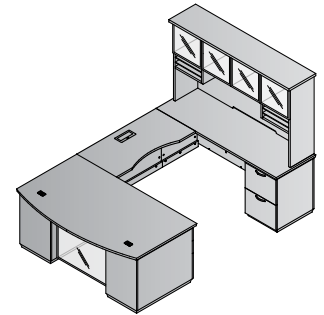

U-Shape w/Bridge on Right + Hutch 72x114
TUXxxx-TYP12RG
76.2 cu.ft. 892.9 lbs.

$7,780

1. Consists of (8 cartons):
2. **TUX-89** 72x42 Bow Front Desk Set
     6.5 cu.ft. 108 lbs. $945
   - **TUX-65L** Left BBF Pedestal
     13.36 cu.ft. 116 lbs. $1,305
   - **TUX-71R** Right False Pedestal
     3.35 cu.ft. 40 lbs. $495
   - **TUX-70** 48x24 Bridge
     5.58 cu.ft. 43 lbs. $990
   - **TUX-43** 72x24 Credenza Set
     5.68 cu.ft. 93 lbs. $830
   - **TUX-75R** Right FF Return/Credenza Pedestal
     9.12 cu.ft. 83 lbs. $1,035
   - **TUX-44H** 72" Hutch w/o Doors
     13.6 cu.ft. 149.9 lbs. $1,710
   - **TUX-4DG** Glass/Aluminum Doors (Set of 4)
     1.56 cu.ft. 28 lbs. $470

More items, sizes and configurations available