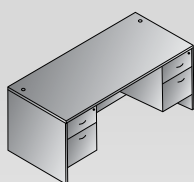

NAPxxx-TYP4
Double Pedestal Desk
60"x30"
Consists of: NAP-03,80,80
$1,505