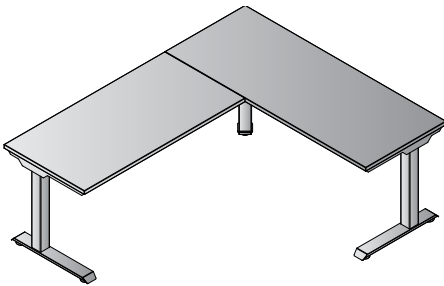

3-STAGE / 3-MOTOR

60" x 72" **$3,200**
Includes: A2EB333, 842T25, 842T24

72" x 72" **$3,250**
Includes: A2EB333, 842T26, 842T24

59" x 77.25" **$3,270**
Includes: A2EB333, 842T3060, 842T24