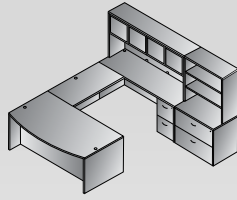

NAPxxx-TYP13

U Shape w/Hutch + Storage

108"x113"

Consists of: NAP-89,65,70,43,74,44,12,53

NAP-44 consists of: NAP-44H,4DW

$5,365