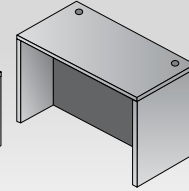

NAP-03-xxx
Desk Shell
60"x30"x29"
List Price: $535