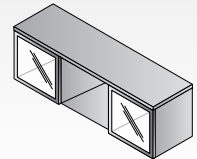

NAPxxx-WM48DG
Wall-Mount Overhead
with Glass Doors
48"x15"x17"
Consists of: NAPWWM48H,NAPWMDG
List Price: $580