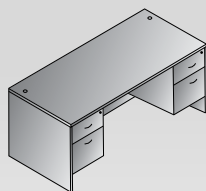

Espresso

Shown with optional glass modesty panel NAP-88

TYPICALS

NAPxxx-TYP1
Bow Top Desk 71"x41"
Consists of: NAP-89,65,74
\$2,065

NAPxxx-TYP2
Double Pedestal Desk
71"x35"
Consists of: NAP-01,65,74
\$1,945