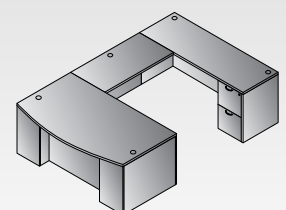

NAPxxx-TYP222
U-Shape 71"x112"
Consists of: NAP-289,265,271,70,43,74
$3,300