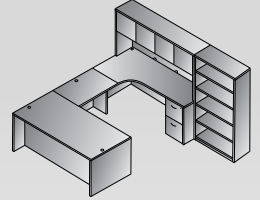

NAP-44 consists of: NAP-44H,4DW

\$5,365

NAPxxx-TYP14L

Left U + Bookcase 107"x107"

Consists of: NAP-01,65,93, 82R,74,44,56

NAP-44 consists of: NAP-44H,4DW

\$4,530

NAPxxx-TYP14R