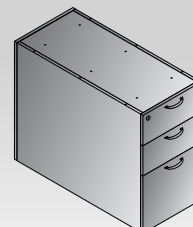

NAP-265-xxx
36" Deep Desk Pedestal
Box/Box/File
15.5"x35.3"x28"
CU:11.5 WT:90
List Price: **$880**
Ships Assembled