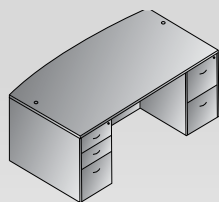

TYPICALS

NAPxxx-TYP1
Bow Top Desk 71"x41"
Consists of: NAP-89,65,74
$2,065