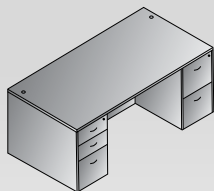

NAPxxx-TYP2
Double Pedestal Desk
71"x35"
Consists of: NAP-01,65,74
$1,945