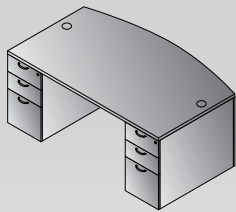

NAPxxx-TYP201
Bow Top Desk 71"x40"
Consists of: NAP-289,265 (2qty.)
$2,295