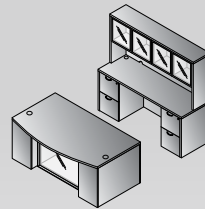

NAPxxx-TYP211G
Executive Office w/Glass Modesty Panel
Consists of: NAP-289,200,265 (2qty.)
43,74, (2qty.),42
NAPxxx-42 consists of: NAP-44H,4DG
$5,225