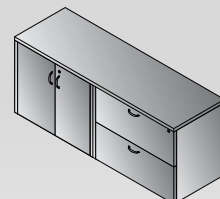

NAPxxx-TYP205
Combo Credenza 71"x23"
Consists of: NAP-T1213,12,13
$2,050