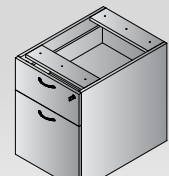

NAP-80-xxx
Hanging BF Ped
15.5"x22"x21"
List Price: $485
Ships Assembled