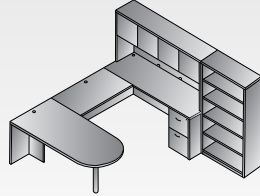

NAPxxx-TYP16

U w/Bullet + Bookcase

107"x108"

Consists of: NAP-47,70,43, 74,44,56

NAP-44 consists of: NAP-44H,4DW

NAP-47 consists of: NAP-47T,47PBLK

$3,805

Not stocked in WHT