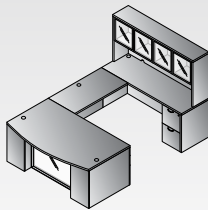

NAPxxx-TYP212G
U-Shape w/Hutch & Glass Modesty
Panel 71"x112"
Consists of: NAP-289,200,265,271,
70,43,74,42
NAPxxx-42 consists of: NAP44H,4DG
$4,430