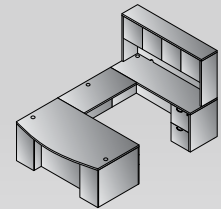

NAPxxx-TYP212
U-Shape with Hutch 71"x112"
Consists of: NAP-289,265,271
70,43,74,44
NAPxxx-44 consists of: NAP-44H,4DW
$4,200