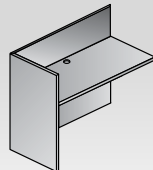

STORAGE & FILING

HUTCHES

CONFERENCE

RECEPTION