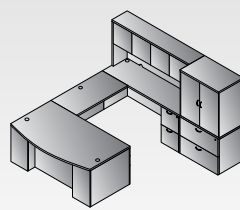

NAPxxx-TYP213
U-Shape w/Hutch + File Storage
107"x112"
Consists of: NAP-289,265,271,70,43,
74,44,12,212DW
NAPxxx-44 consists of: NAP-44H,4DW
NAPxxx-212DW consists of: NAP-212H,2DW
$6,270