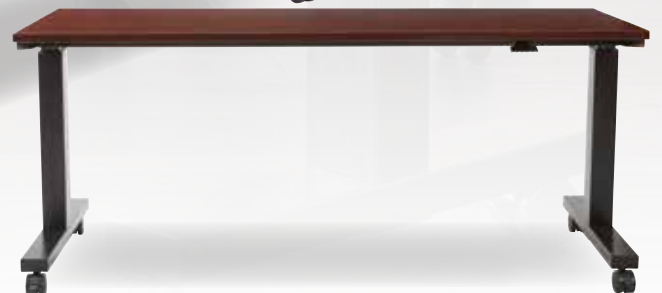

The new mobile office. Oversize, locking casters. Sit or stand.