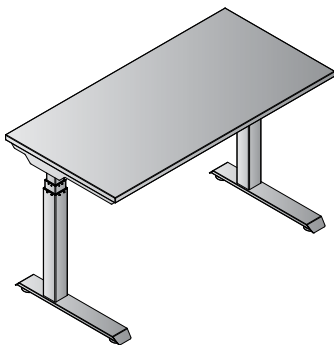

ACCESSORIES

PM5311B Black
PM5311W White
Power Charger
Clamp-Mount
Includes: USB Type-C,
USB Type-A &
(3) A/C plugs
Fits ½–1½" surfaces
$275

PM8311B Black
PM8311W White
Power Charger
Undersurface Mount
Includes: USB Type-C,
USB Type-A &
(3) A/C plugs
$275

A2PS-X
15.5W x 18D x 7.5H
Personal Storage
$260

PRD5215
52w x 15h
Privacy Screen
$330

3-STAGE / 2-MOTOR