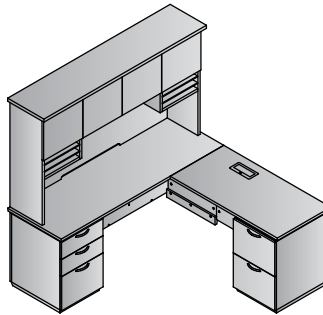

SON-56 70"H 5-Shelf Bookcase
\$1,845

TUXEDO

Slate Grey
SGW

Double Pedestal Desk
TUXxxx-TYP11G
91.7 cu.ft. 987.7 lbs.

\$8,635

- Consists of (8 cartons):
- TUX-89** 72x42 Bow Front Desk Set
6.5 cu.ft. 108 lbs. \$945
 - TUX-65L** Left BBF Pedestal
13.36 cu.ft. 116 lbs. \$1,305
 - TUX-65R** Right BBF Pedestal
13.36 cu.ft. 116 lbs. \$1,305
 - TUX-43** 72x24 Credenza Set
5.68 cu.ft. 93 lbs. \$830
 - TUX-75L** Left FF Return/Credenza Pedestal
9.12 cu.ft. 83 lbs. \$1,035
 - TUX-75R** Right FF Return/Credenza Pedestal
9.12 cu.ft. 83 lbs. \$1,035
 - TUX-44H** 72" Hutch w/o Doors
13.6 cu.ft. 149.9 lbs. \$1,710
 - TUX-4DG** Glass/Aluminum Doors (Set of 4)
1.56 cu.ft. 28 lbs. \$470