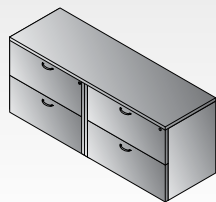

NAPxxx-TYP206
Double Lateral File Credenza
71"x23"
Consists of: NAP-T1213,12 (2qty.)
$2,590