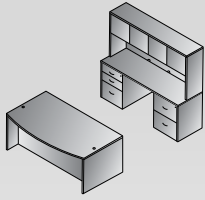

TYPICALS

NAPxxx-TYP11

Executive Office

Consists of: NAP-89,65,74,43,
65,74,44

NAP-44 consists of: NAP-44H,4DW

$4,680